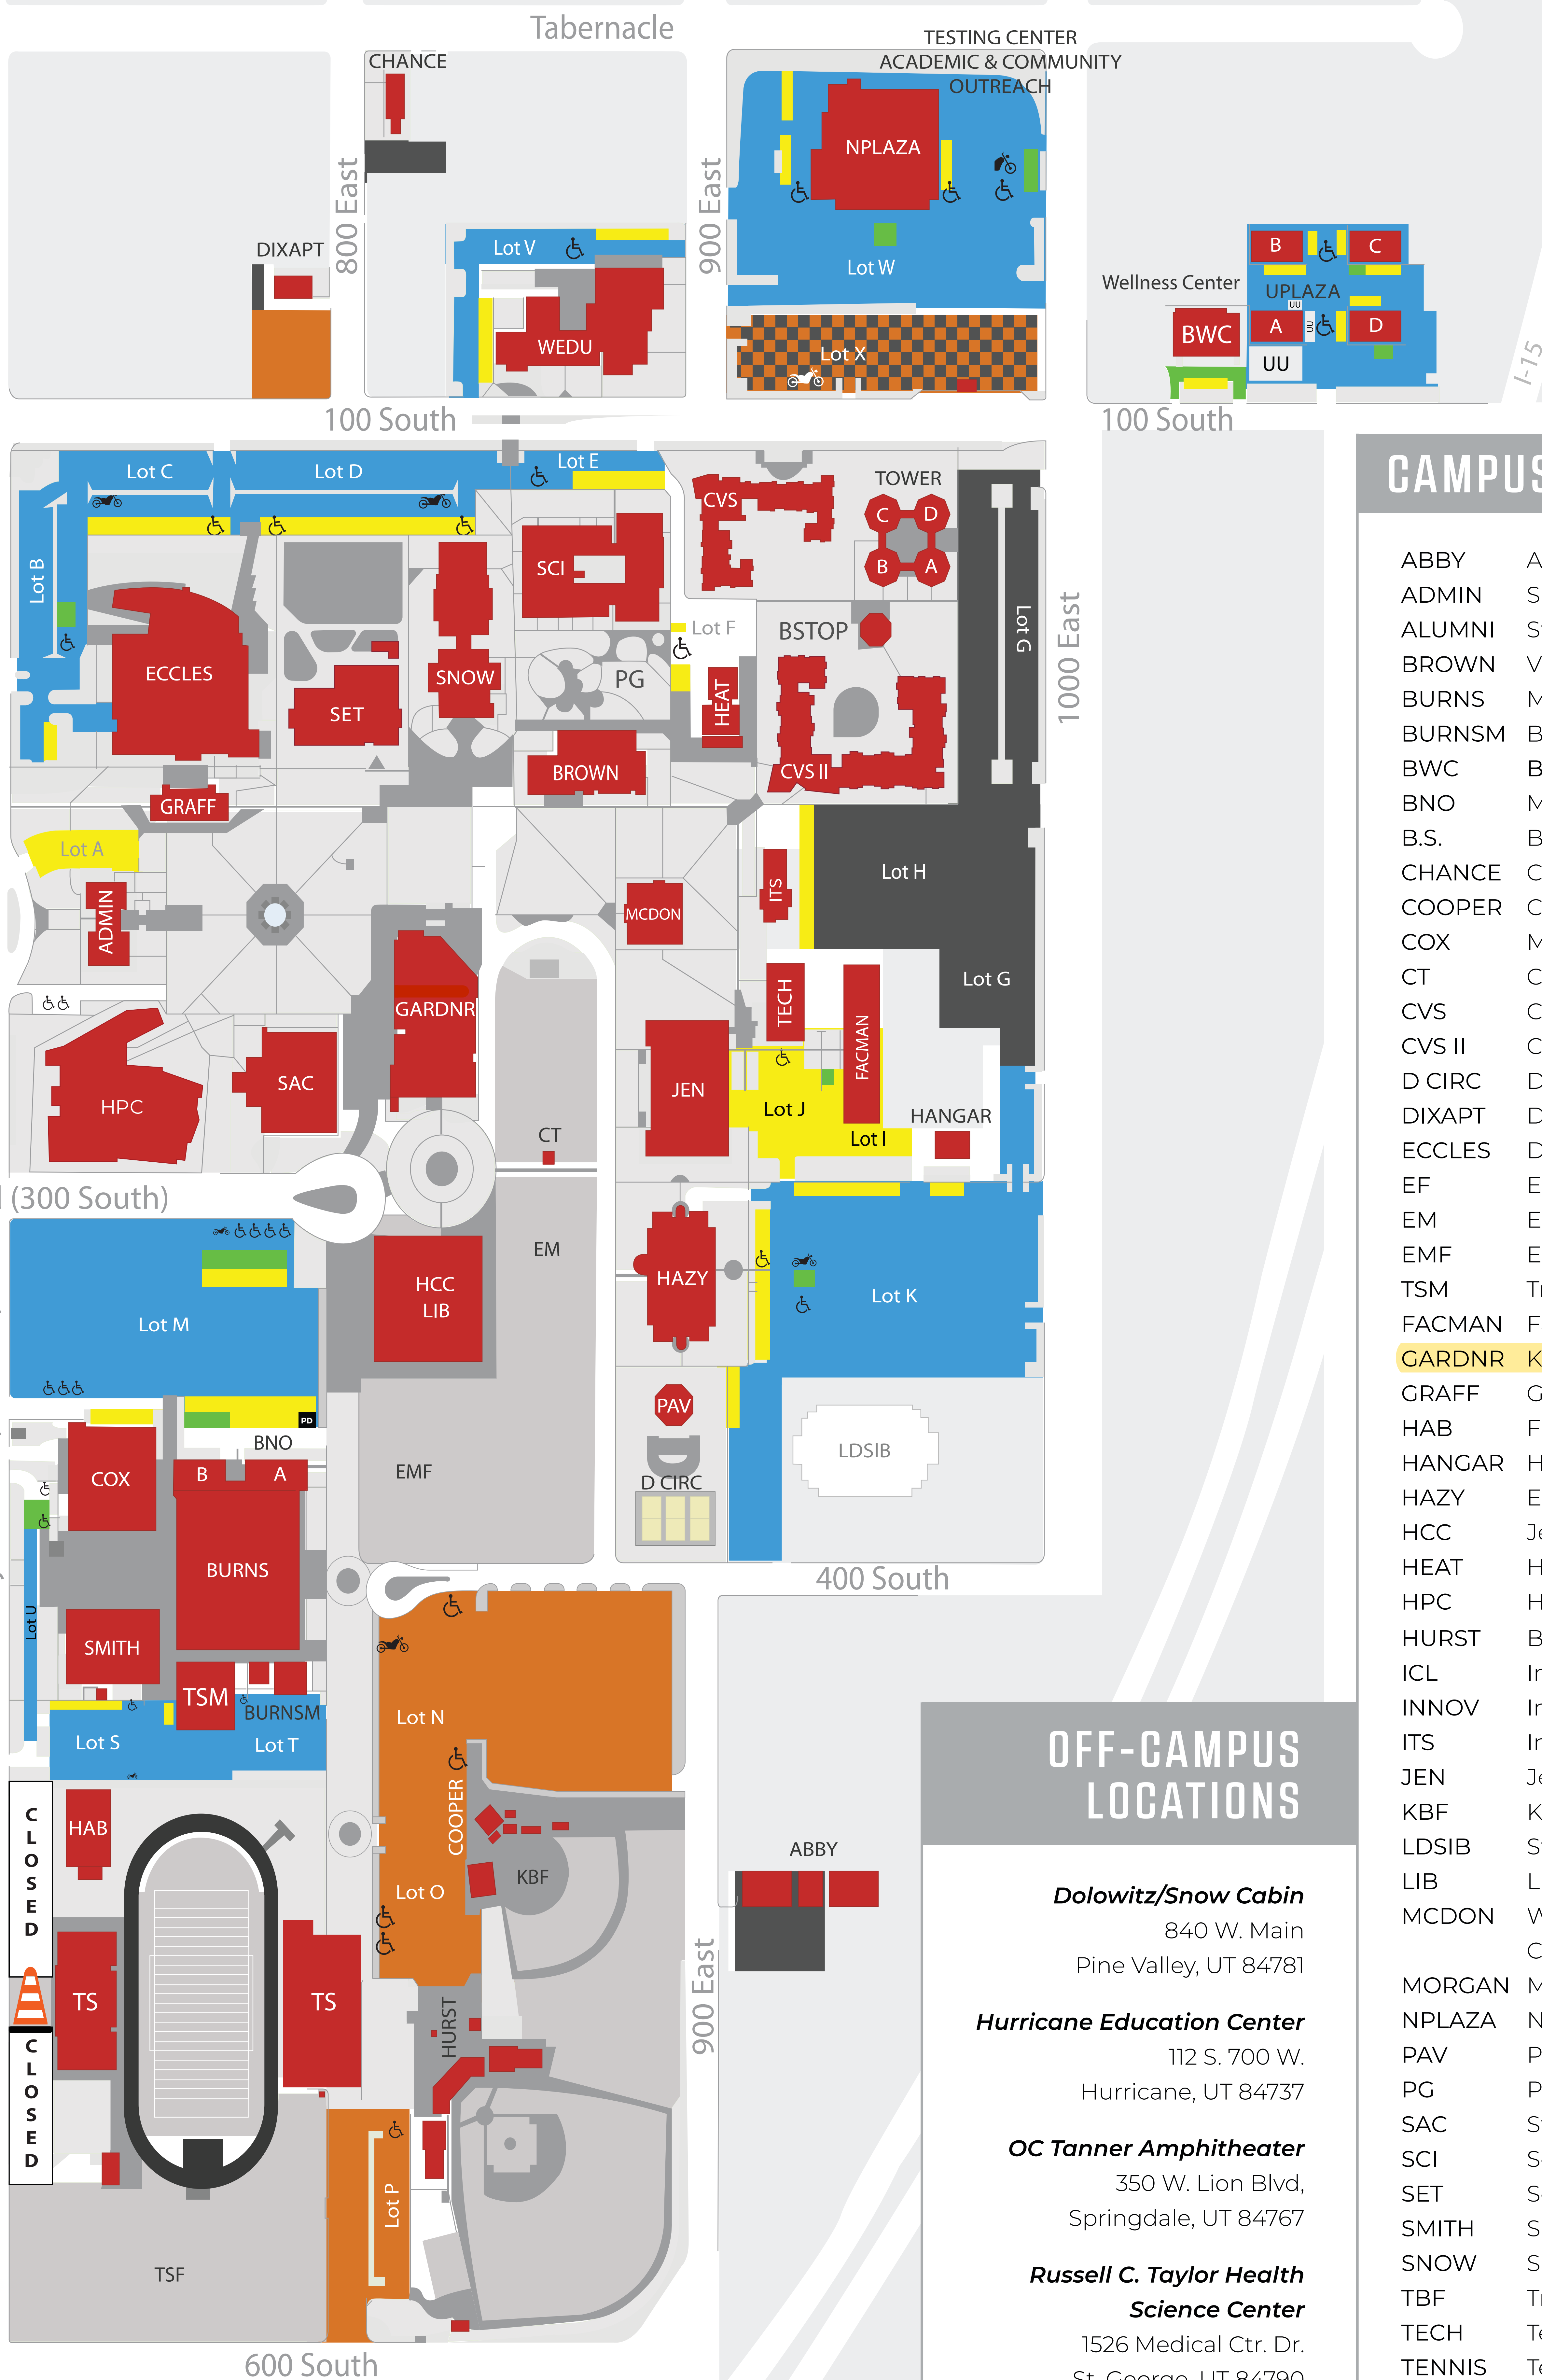

Parking Key

- Visitor
- Premium Faculty/Staff
- Student and General Faculty/Staff
- Housing
- Economy Lot

CAMPUS BUILDINGS

ABBY	Abby Apartments
ADMIN	S.J. Atkin Administration
ALUMNI	Stephen & Marcia Wade Alumni House
BROWN	Val A. Browning Learning Resource Center
BURNS	M. Anthony Burns Arena
BURNSM	Burns Maintenance
BWC	Booth Wellness Center
BNO	M. Anthony Burns Offices
B.S.	Brook's Stop
CHANCE	Chancellor Apartments
COOPER	Cooper Fields
COX	M.K. Cox Performing Arts Center
CT	Clock Tower
CVS	Campus View Suites
CVS II	Campus View Suites II
D CIRC	D Circuit
DIXAPT	Dixie View Apartments
ECCLES	Dolores Doré Eccles Fine Arts Center
EF	Eccles Field
EM	Encampment Mall
EMF	Encampment Mall Field
TSM	Trailblazer Sports Medicine
FACMAN	Facilities Management
GARDNR	Kenneth N. Gardner Student Center
GRAFF	Graff Fine Arts Building
HAB	Frank Habibian Wrestling & Athletic Center
HANGAR	Hangar (Bld. Maint., Cust, Locks)
HAZY	Ernö and Etel Udvar-Hazy School of Business
HCC	Jeffrey R. Holland Centennial Commons
HEAT	Heating Plant
HPC	Human Performance Center
HURST	Bruce Hurst Field
ICL	Institute for Continued Learning
INNOV	Innovation Plaza
ITS	Information Technology Services
JEN	Jennings Communications Building
KBF	Karl Brooks Field
LDSIB	St. George LDS Institute of Religion
LIB	Library
MCDON	Wellington & Margaret McDonald Center for Humanities & Social Sciences
MORGAN	Morgan Apartments
NPLAZA	North Plaza
PAV	Pavilion
PG	Presidents Grove
SAC	Student Activities Center
SCI	Science
SET	Science, Engineering, and Technology
SMITH	Smith's Computer Center
SNOW	Snow Math & Science Center
TBF	Trailblazer Field
TECH	Technology Building
TENNIS	Tennis Courts
TOWER	Nisson Towers
TS	Trailblazer Stadium
TSF	Trailblazer Stadium Field
UPLAZ	University Plaza
WEDU	Edith S. Whitehead Education Building